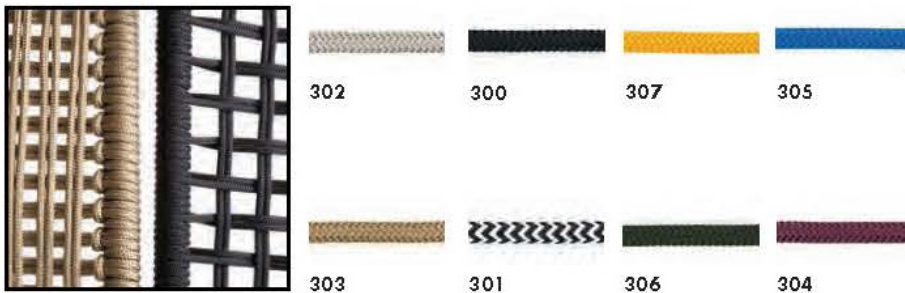

MATERIALS AND FINISHES

PLEASE CONTACT US FOR PRICING AND CUSTOMIZED SERVICES

WOOD FINISHES

METALFINISHES

ROPE

FOR A COMPLETE LIST OF SWATCH OPTIONS FOR #136 COLLECTION

PLEASE CONTACT design@cliffyoungltd.com