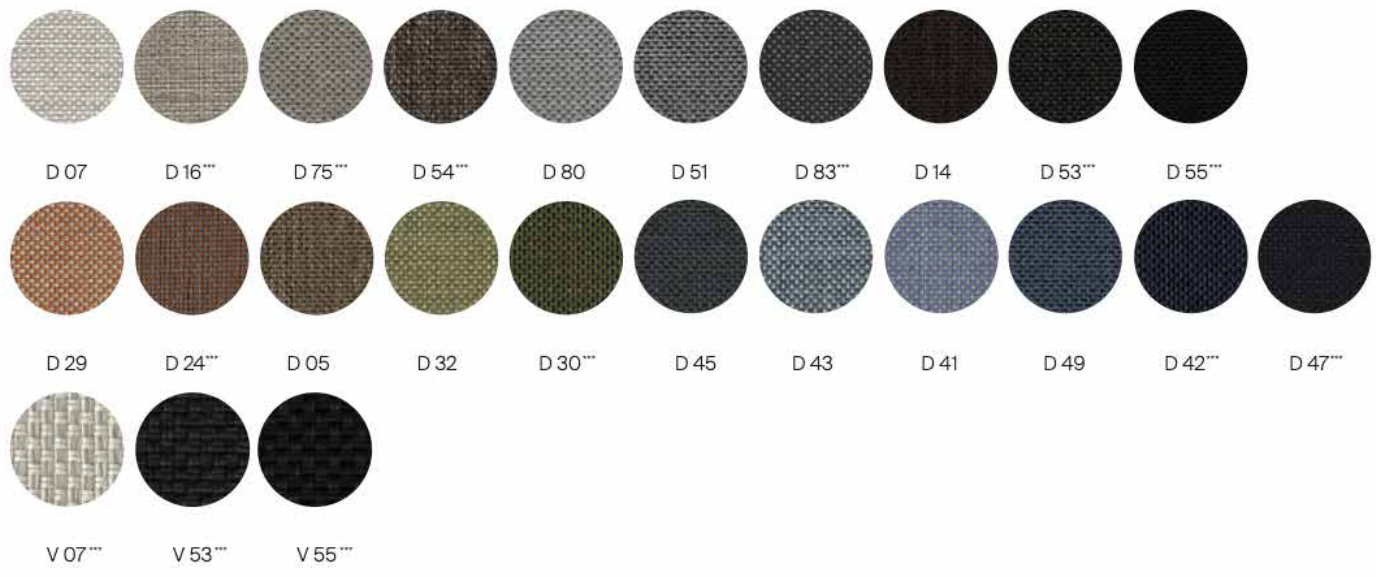

MATERIALS AND FINISHES

PLEASE CONTACT US FOR PRICING

_Grade A Fabric:

_Grade B Fabric:

FOR A COMPLETE LIST OF SWATCH OPTIONS FOR #450 COLLECTION

PLEASE CONTACT design@cliffyoungltd.com

C L I F F Y O U N G

200 Lexington Avenue, Suite 505, New York, NY 10016 T 212.683.8808 CliffYoungLtd.com